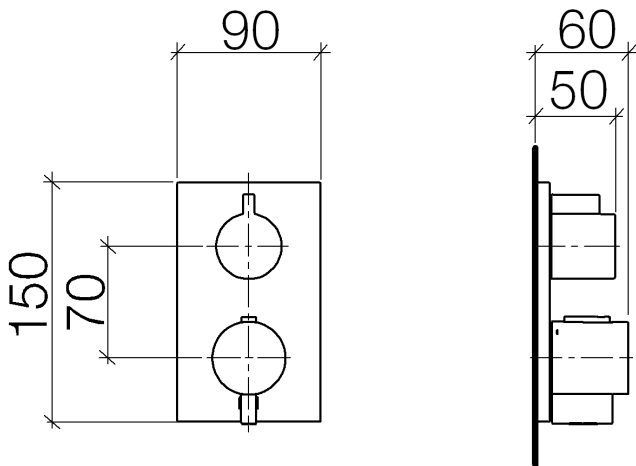

Shower - CL.1

Concealed thermostat with one-way volume control - polished chrome

Article number: 36 425 670-00 0010

- Cover plate 5-7/8" x 3-1/2"
- Temperature control handle with safety lock at 100 °F/ 38°C
- Max. temperature can be set on the trim
- (ADA)

polished chrome

Accessory is required for this item.

Dimensional drawing

All dimensions in mm / inch = mm x 0,0394

Shower - CL.1

Concealed thermostat with one-way volume control - polished chrome

Article number: 36 425 670-00 0010

Flow rate chart

Shower - CL.1

Concealed thermostat with one-way volume control - polished chrome

Article number: 36 425 670-00 0010

Other surface finishes

platinum matte

36 425 670-06 0010

platinum

Required article

35 426 970-90 0010

Concealed thermostat with integrated supply stops -

Shower - CL.1

Concealed thermostat with one-way volume control - polished chrome

Article number: 36 425 670-00 0010

Spare parts list