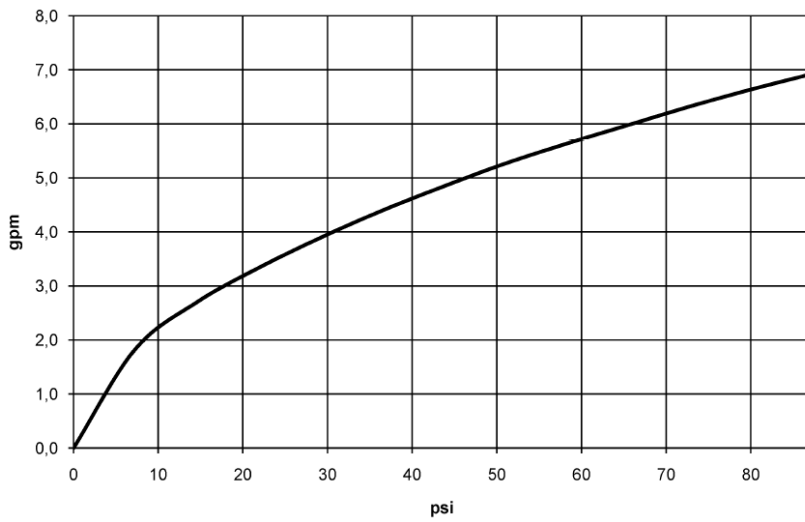

Shower - CL.1

Concealed thermostat with one-way volume control - polished chrome

Article number: 36 425 670-00 0010

- Cover plate 5-7/8" x 3-1/2"
- Temperature control handle with safety lock at 100 °F/ 38°C
- Max. temperature can be set on the trim
- (ADA)

polished chrome

Accessory is required for this item.

Dimensional drawing

All dimensions in mm / inch = mm x 0,0394

Shower - CL.1

Concealed thermostat with one-way volume control - polished chrome

Article number: 36 425 670-00 0010

Flow rate chart

Shower - CL.1

Concealed thermostat with one-way volume control - polished chrome

Article number: 36 425 670-00 0010

Other surface finishes

platinum matte

36 425 670-06 0010

platinum