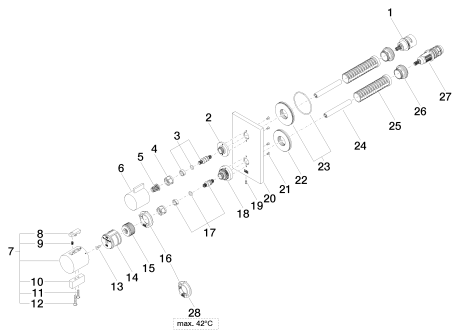

Required article

35 426 970-90 0010

Concealed thermostat with integrated supply stops -

Shower - CL.1

Concealed thermostat with one-way volume control - polished chrome

Article number: 36 425 670-00 0010

Spare parts list